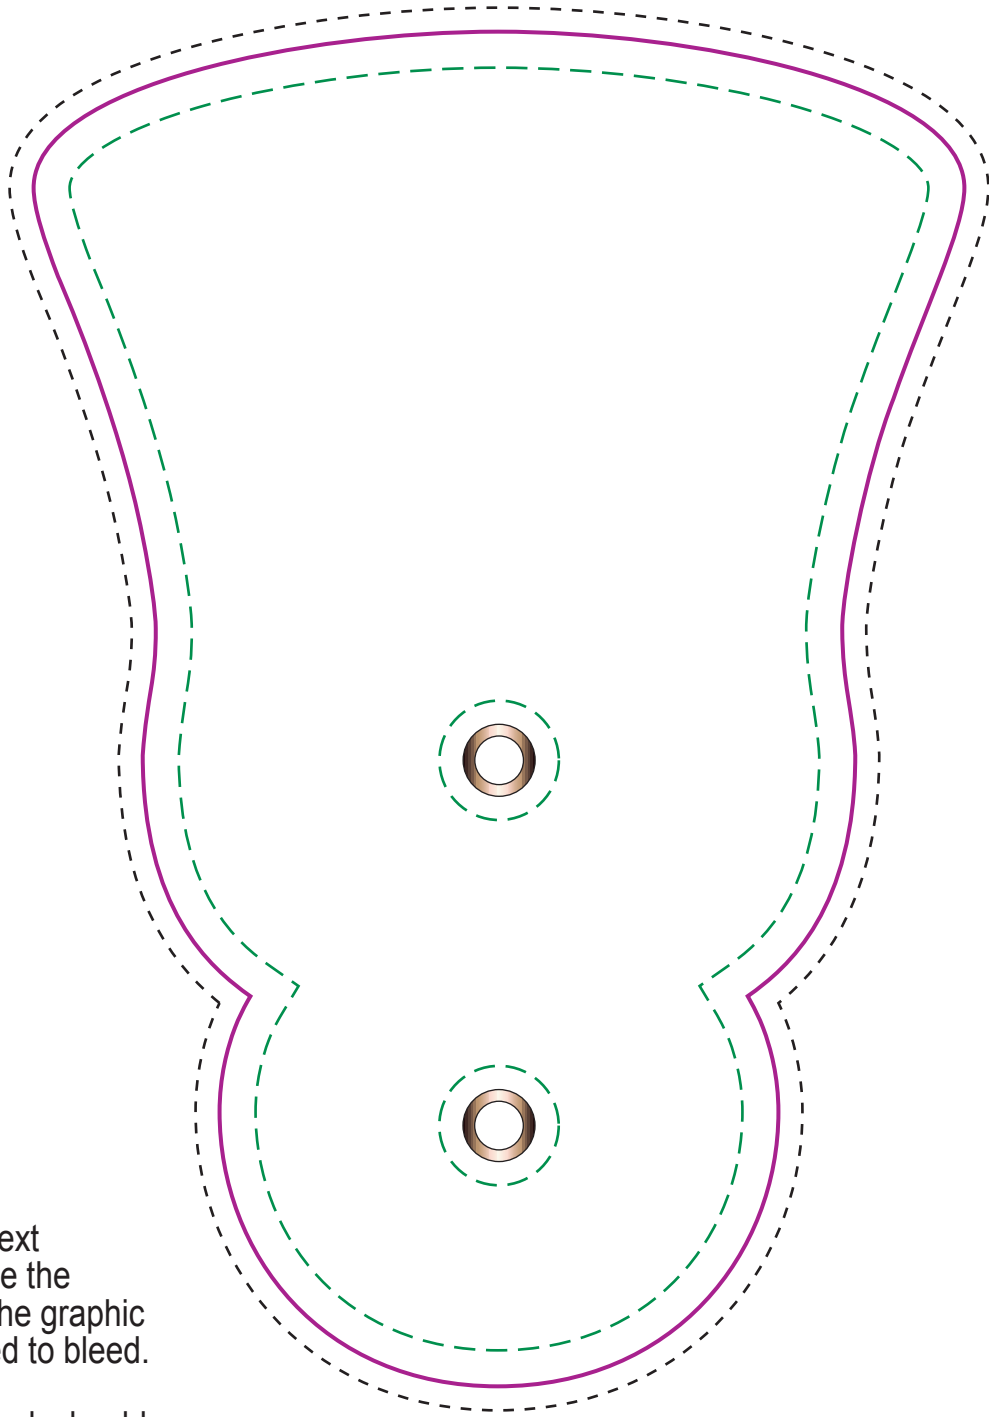

Actual size
Width: 4.875 in.
Height: 7 in.

Back Panel (Center)

EF-802
Stock Footprints
Expandable

• Please keep all text and graphics inside the Live Area unless the graphic element is intended to bleed.

• Borders, if included, should bleed outward from the Live Area.

• Please model spot colors using the Pantone solid coated Matching System

• Please submit all Fonts and Links for output with your Final Composite.

- **Bleed Line**
(1/8" offset from Die Line)
- **Die Line**
(represents actual cut product)
- - - - **Live Area**
(3/16" inset from Die Line)