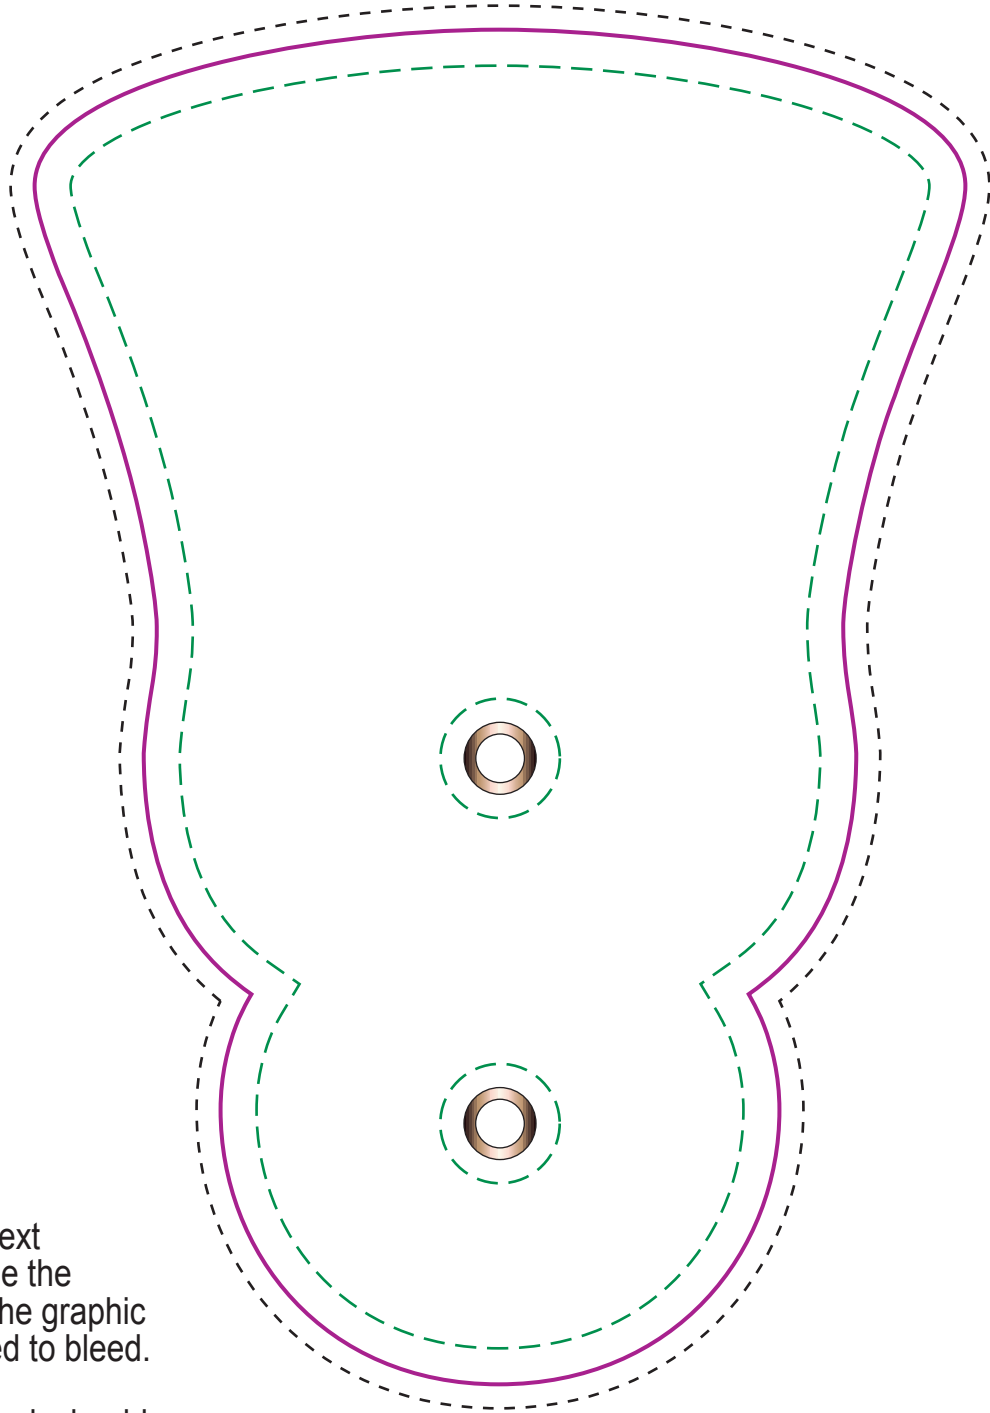

Actual size
Width: 4.875 in.
Height: 7 in.

Back Panel (Center)

EF-803
Last Supper
Expandable

- Please keep all text and graphics inside the Live Area unless the graphic element is intended to bleed.

- Borders, if included, should bleed outward from the Live Area.

- Please model spot colors using the Pantone solid coated Matching System

- Please submit all Fonts and Links for output with your Final Composite.

- - - - - - **Bleed Line**
(1/8" offset from Die Line)
- ————— **Die Line**
(represents actual cut product)
- - - - - - **Live Area**
(3/16" inset from Die Line)