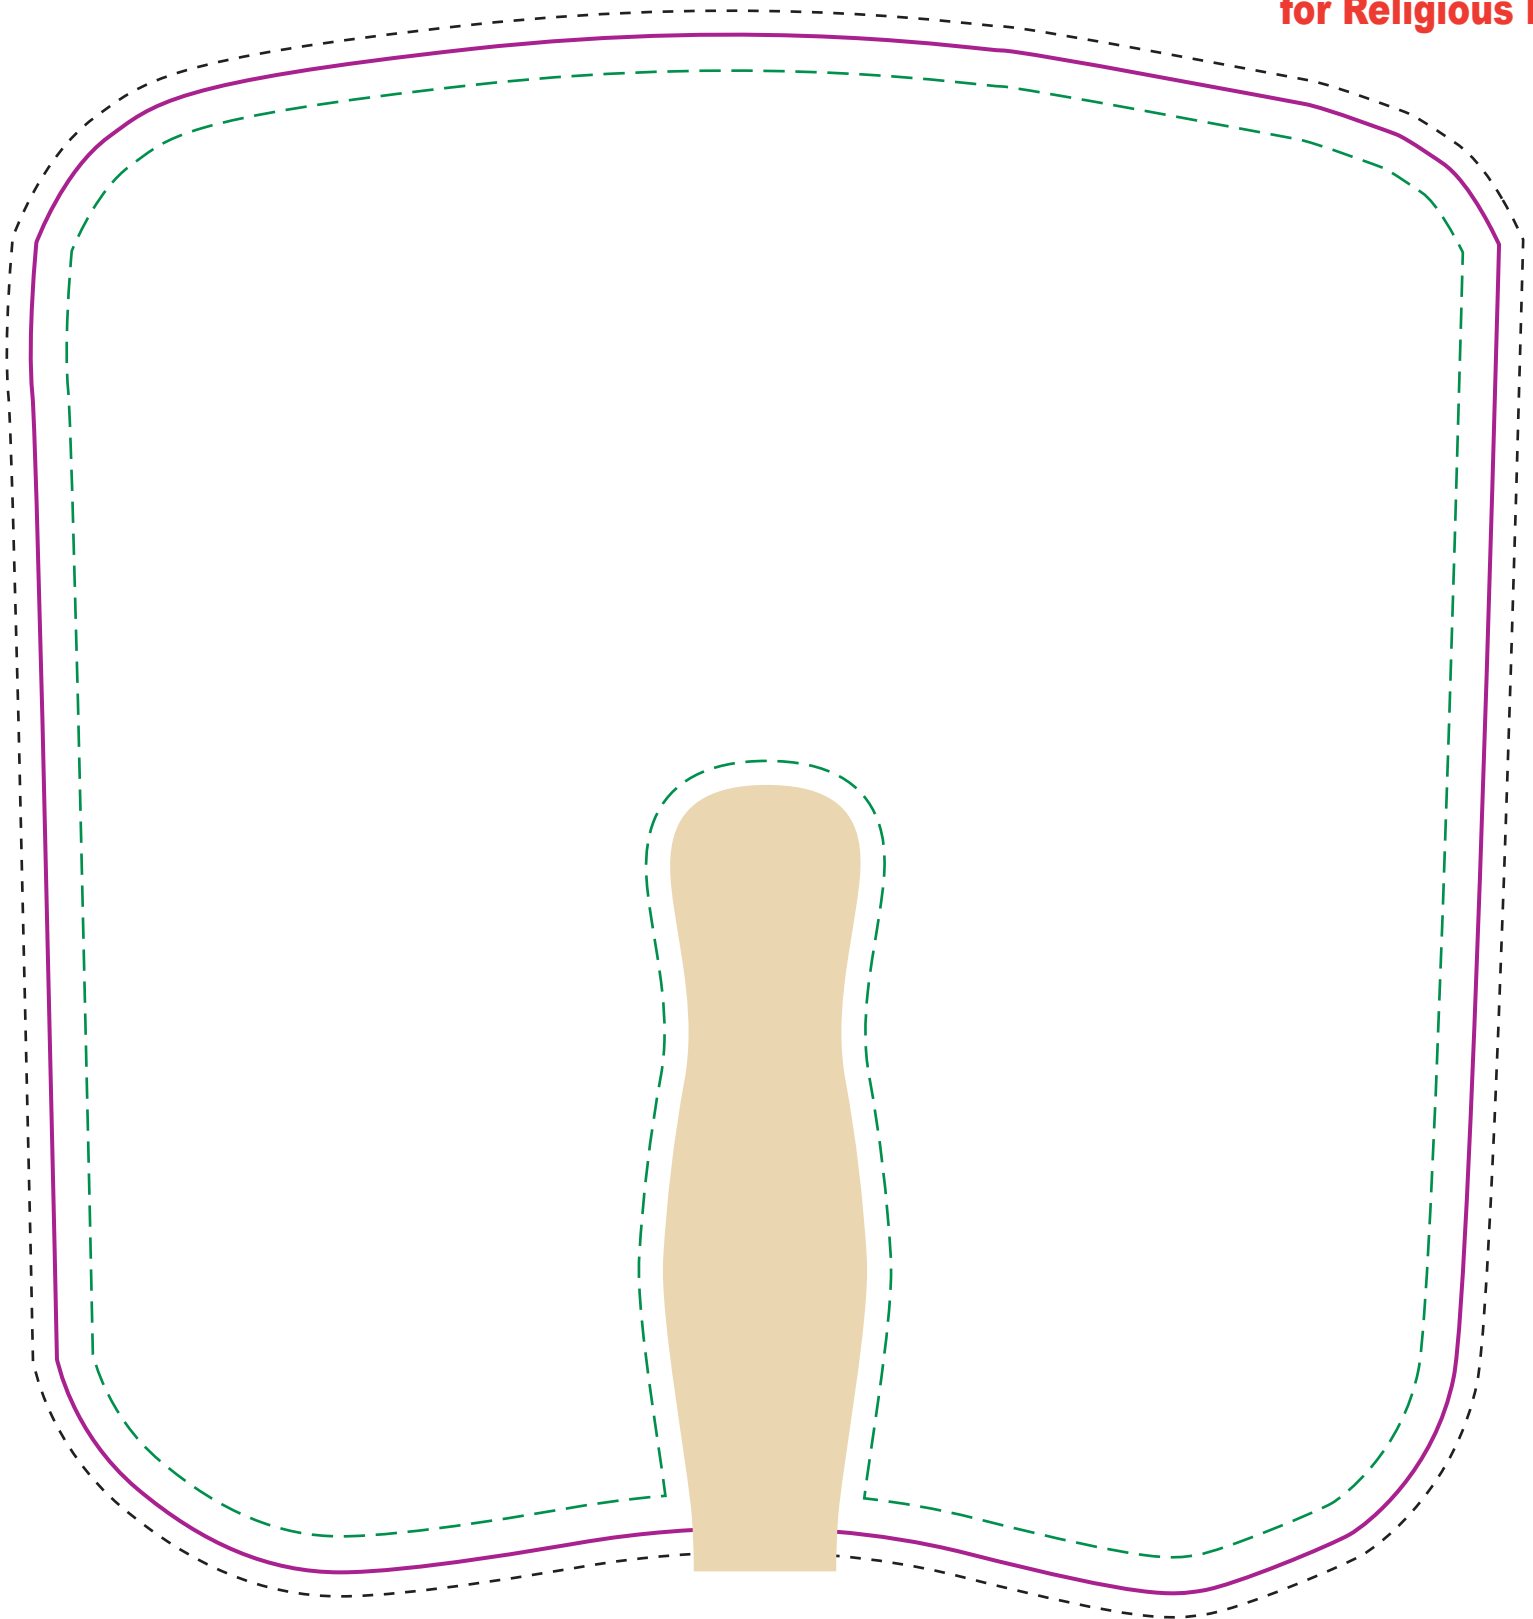

Actual size
Width: 7.625 in.
Height: 8.125 in.

- **Bleed Line** (*1/8" offset from Die Line*)
- **Die Line** (*represents actual cut product*)
- - - **Live Area** (*3/16" inset from Die Line*)

**Common back
for Religious Fans**

Please keep all text and graphics inside the Live Area unless the graphic element is intended to bleed. Borders, if included, should bleed outward from the Live Area.
Please model spot colors using the Pantone solid coated Matching System
Please submit all Fonts and Links for output with your Final Composite.