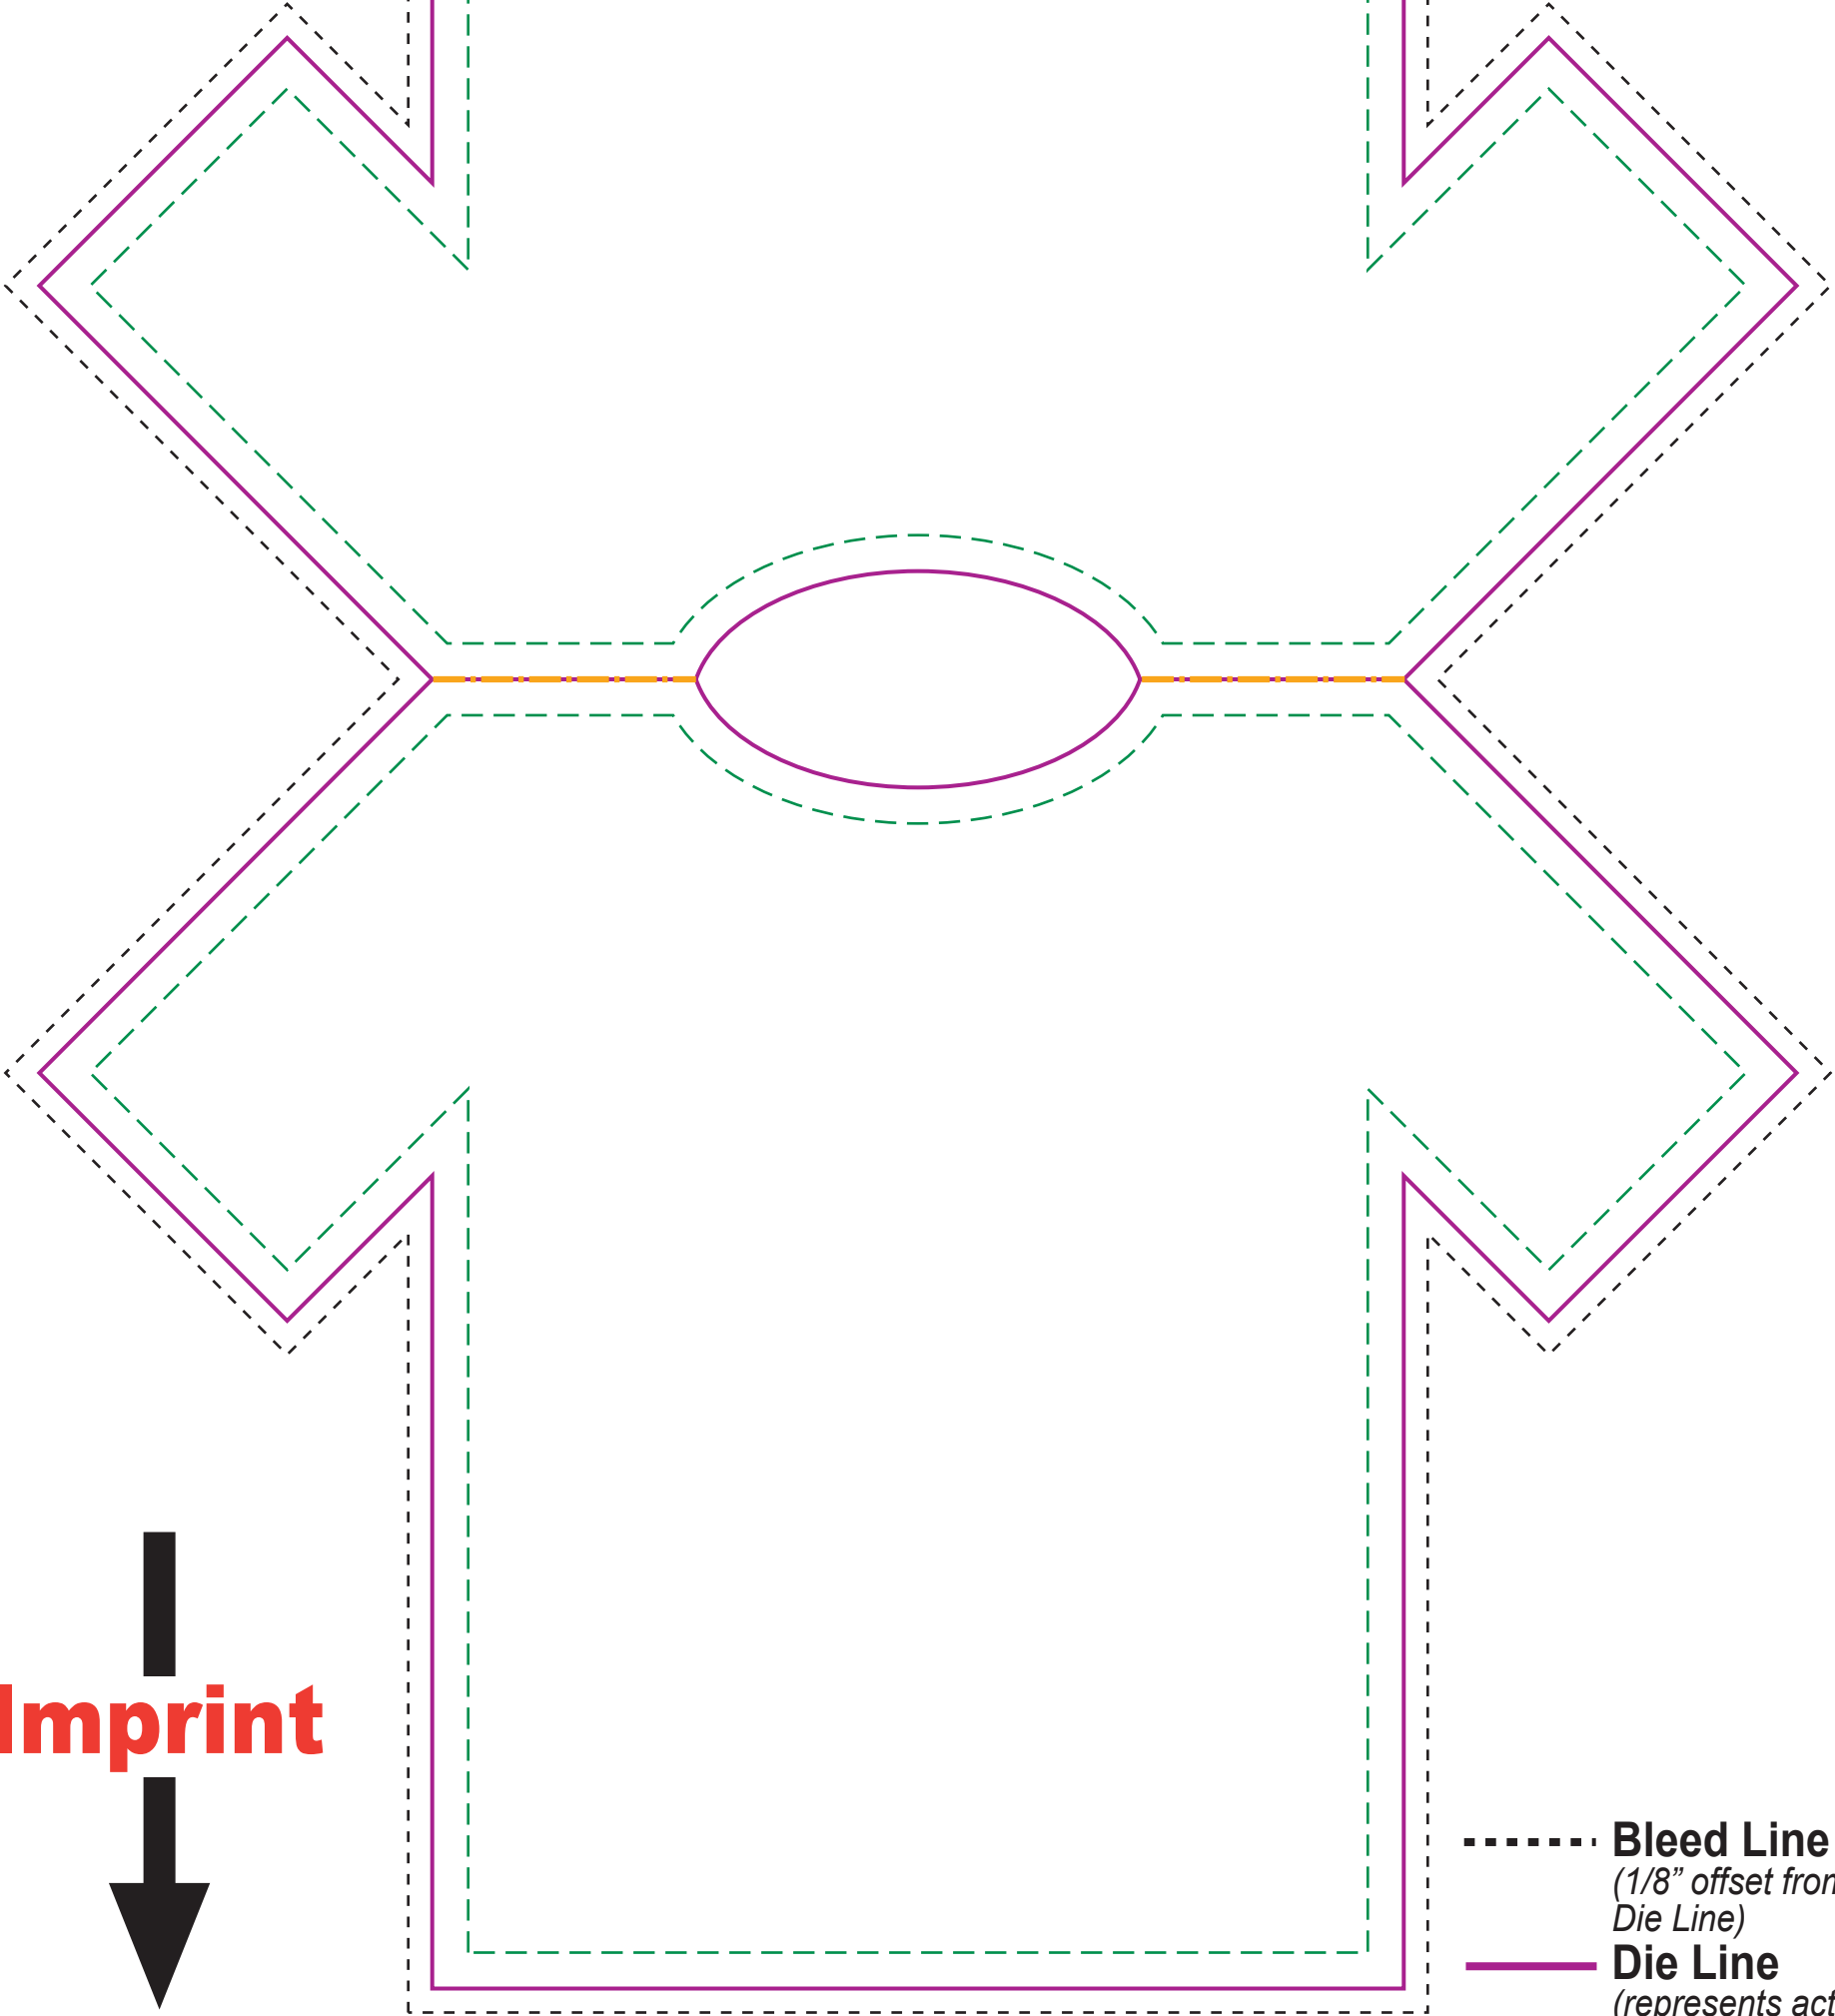

Actual size
Width: 9.125 in.
Height: 6.875 in.

SWF-12 T-Shirt Sandwich

- Please keep all text and graphics inside the Live Area unless the graphic element is intended to bleed.
- Borders, if included, should bleed outward from the Live Area.
- Please model spot colors using the Pantone solid coated Matching System
- Please submit all Fonts and Links for output with your Final Composite.

- **Bleed Line**
(1/8" offset from Die Line)
- **Die Line**
(represents actual cut product)
- - - - **Live Area**
(3/16" inset from Die Line)
- - - - **Fold/Stick Gap**