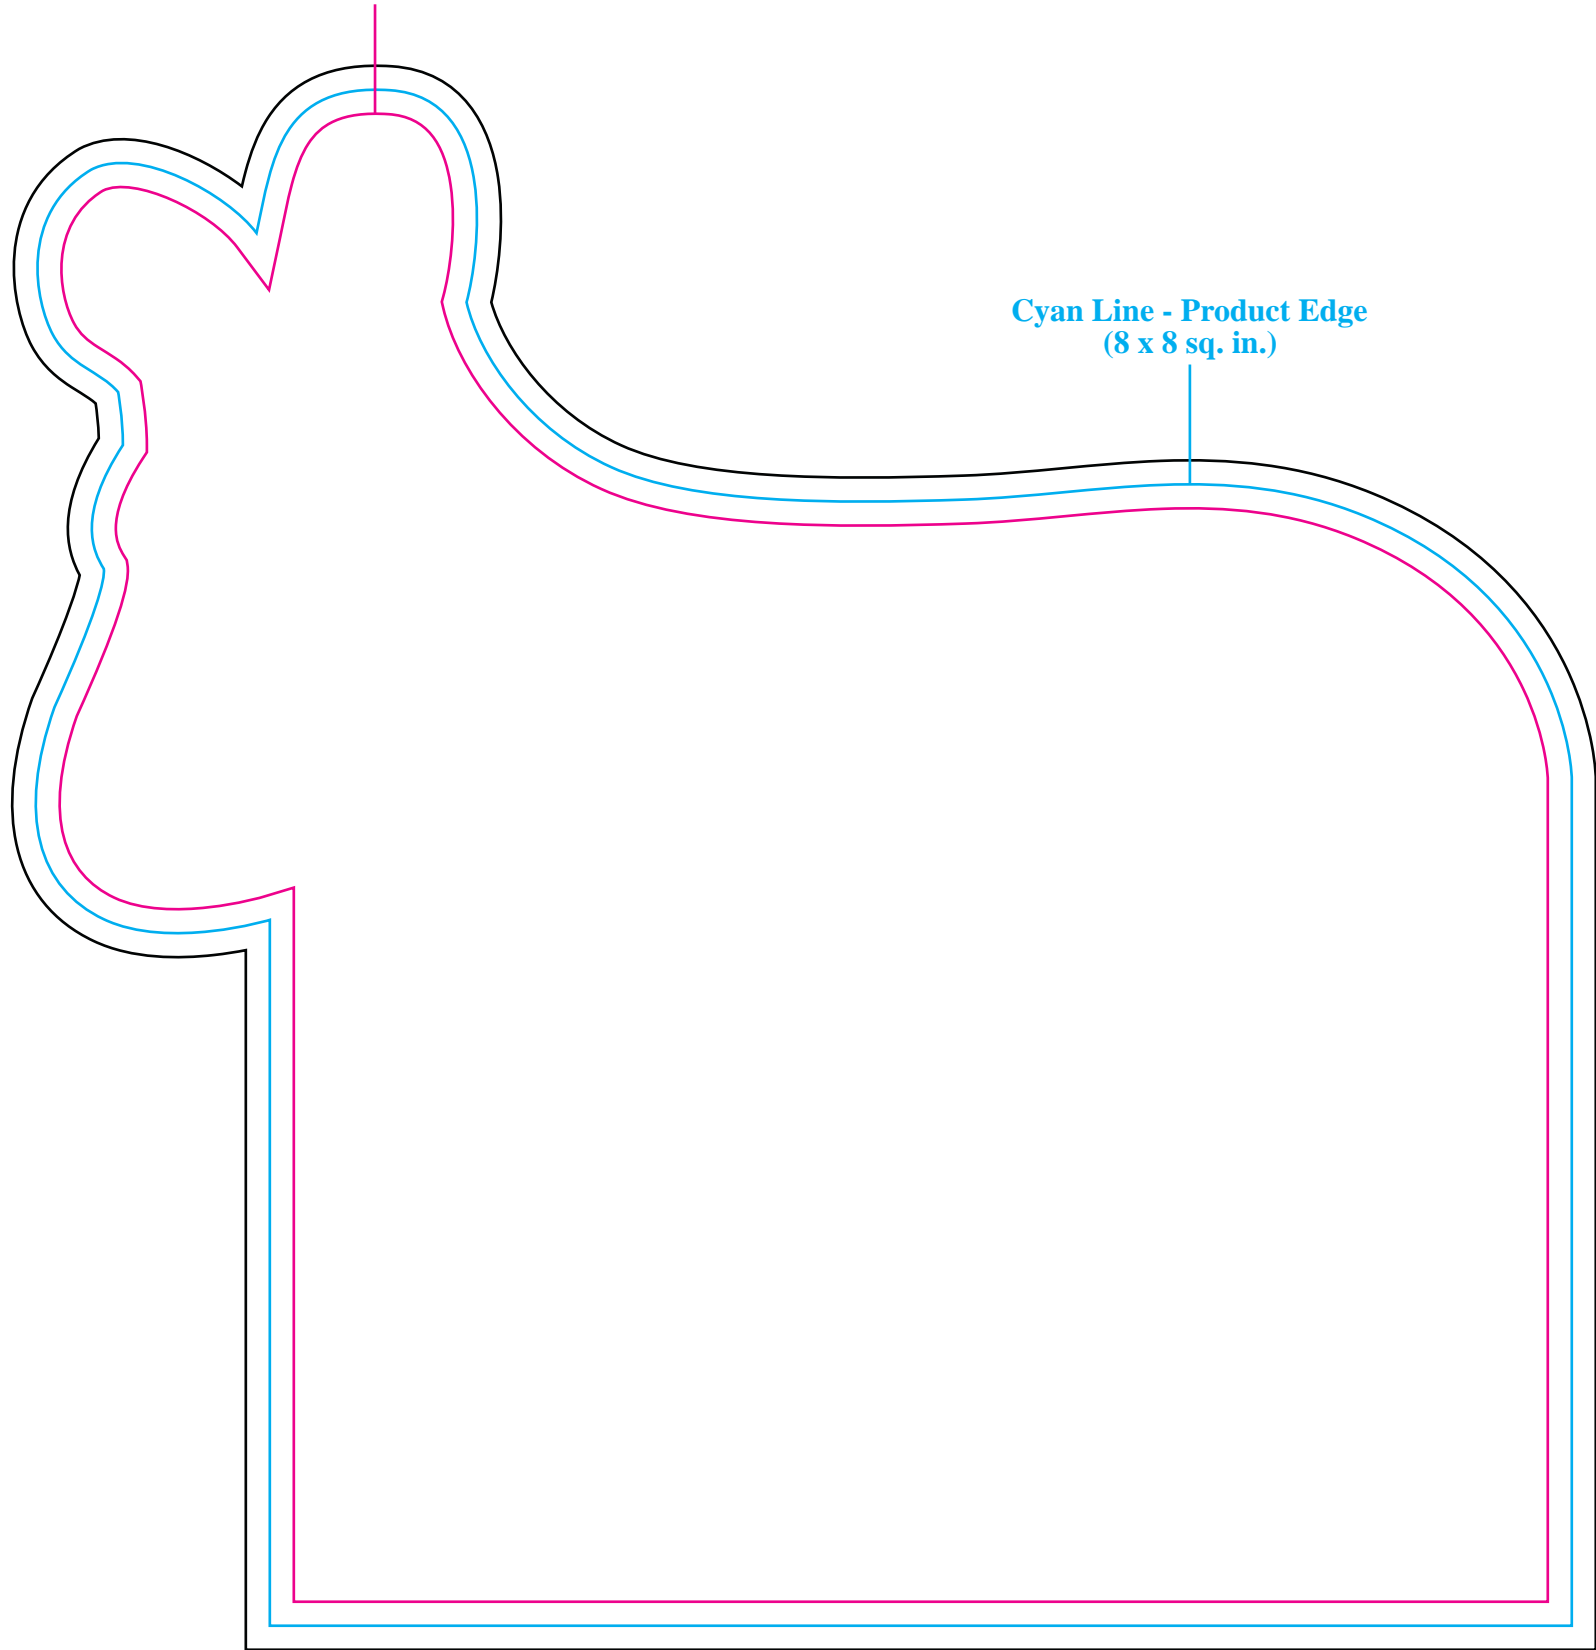

## MB-8502 Donkey - MEMO BOARD - Template

Magenta Line - Image Area  
(7.75 x 7.75 sq. in.)

Cyan Line - Product Edge  
(8 x 8 sq. in.)

Black Line - Maximum Bleed  
(8.25 x 8.25 sq. in.)

**PENS DO NOT COME ATTACHED TO THE MEMO BOARD.  
USE THIS PEN ART AS A SIZE REFERENCE.**