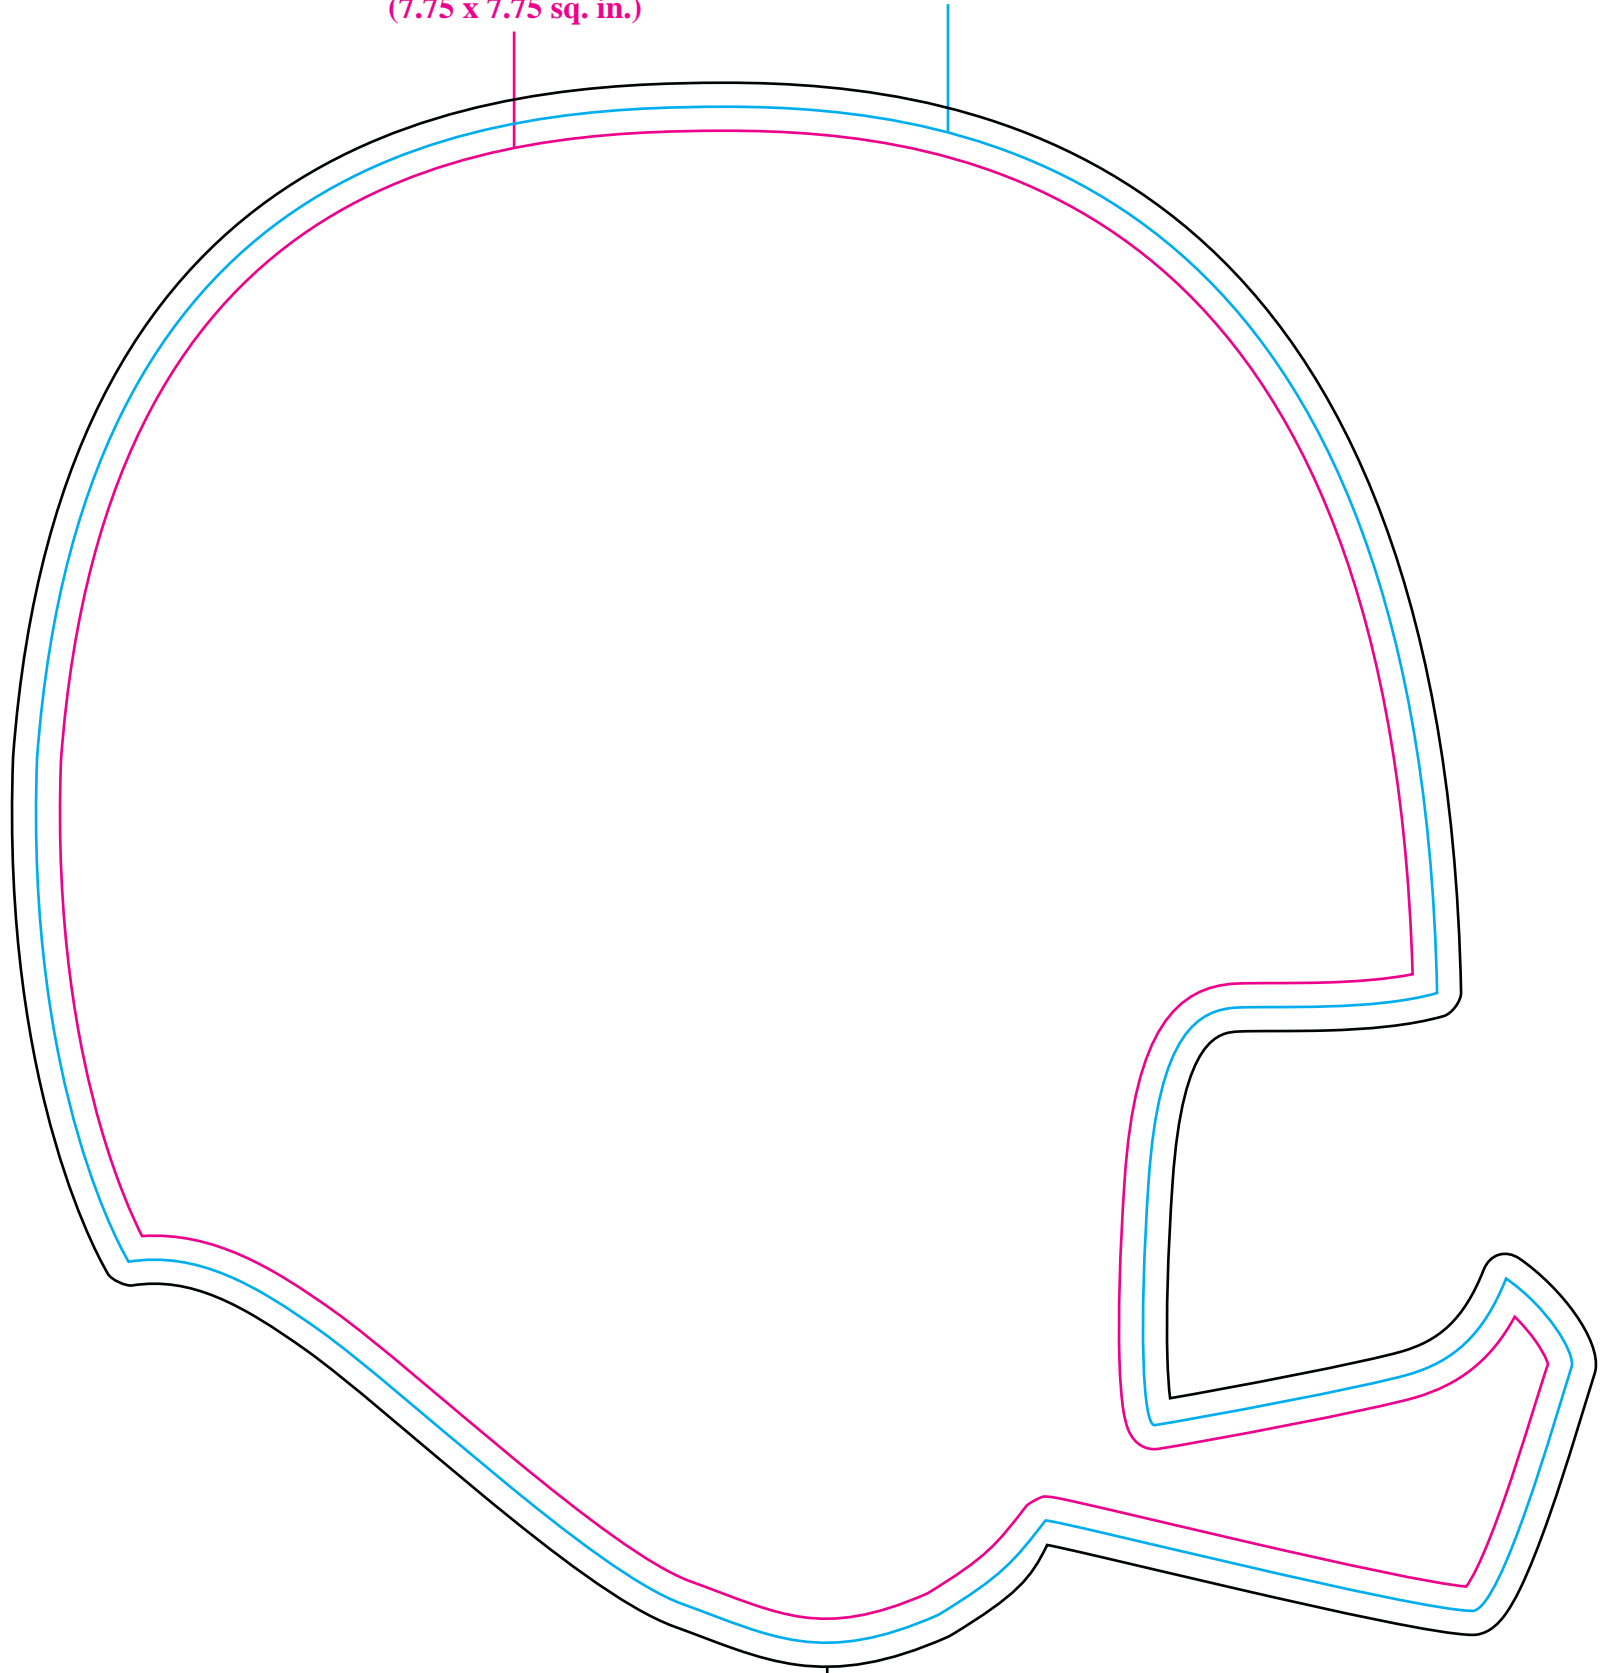

## MB- 8504 Helmet - MEMO BOARD - Template

**Magenta Line - Image Area**  
(7.75 x 7.75 sq. in.)

**Cyan Line - Product Edge**  
(8 x 8 sq. in.)

**Black Line - Maximum Bleed**  
(8.25 x 8.25 sq. in)

**PENS DO NOT COME ATTACHED TO THE MEMO BOARD.  
USE THIS PEN ART AS A SIZE REFERENCE.**