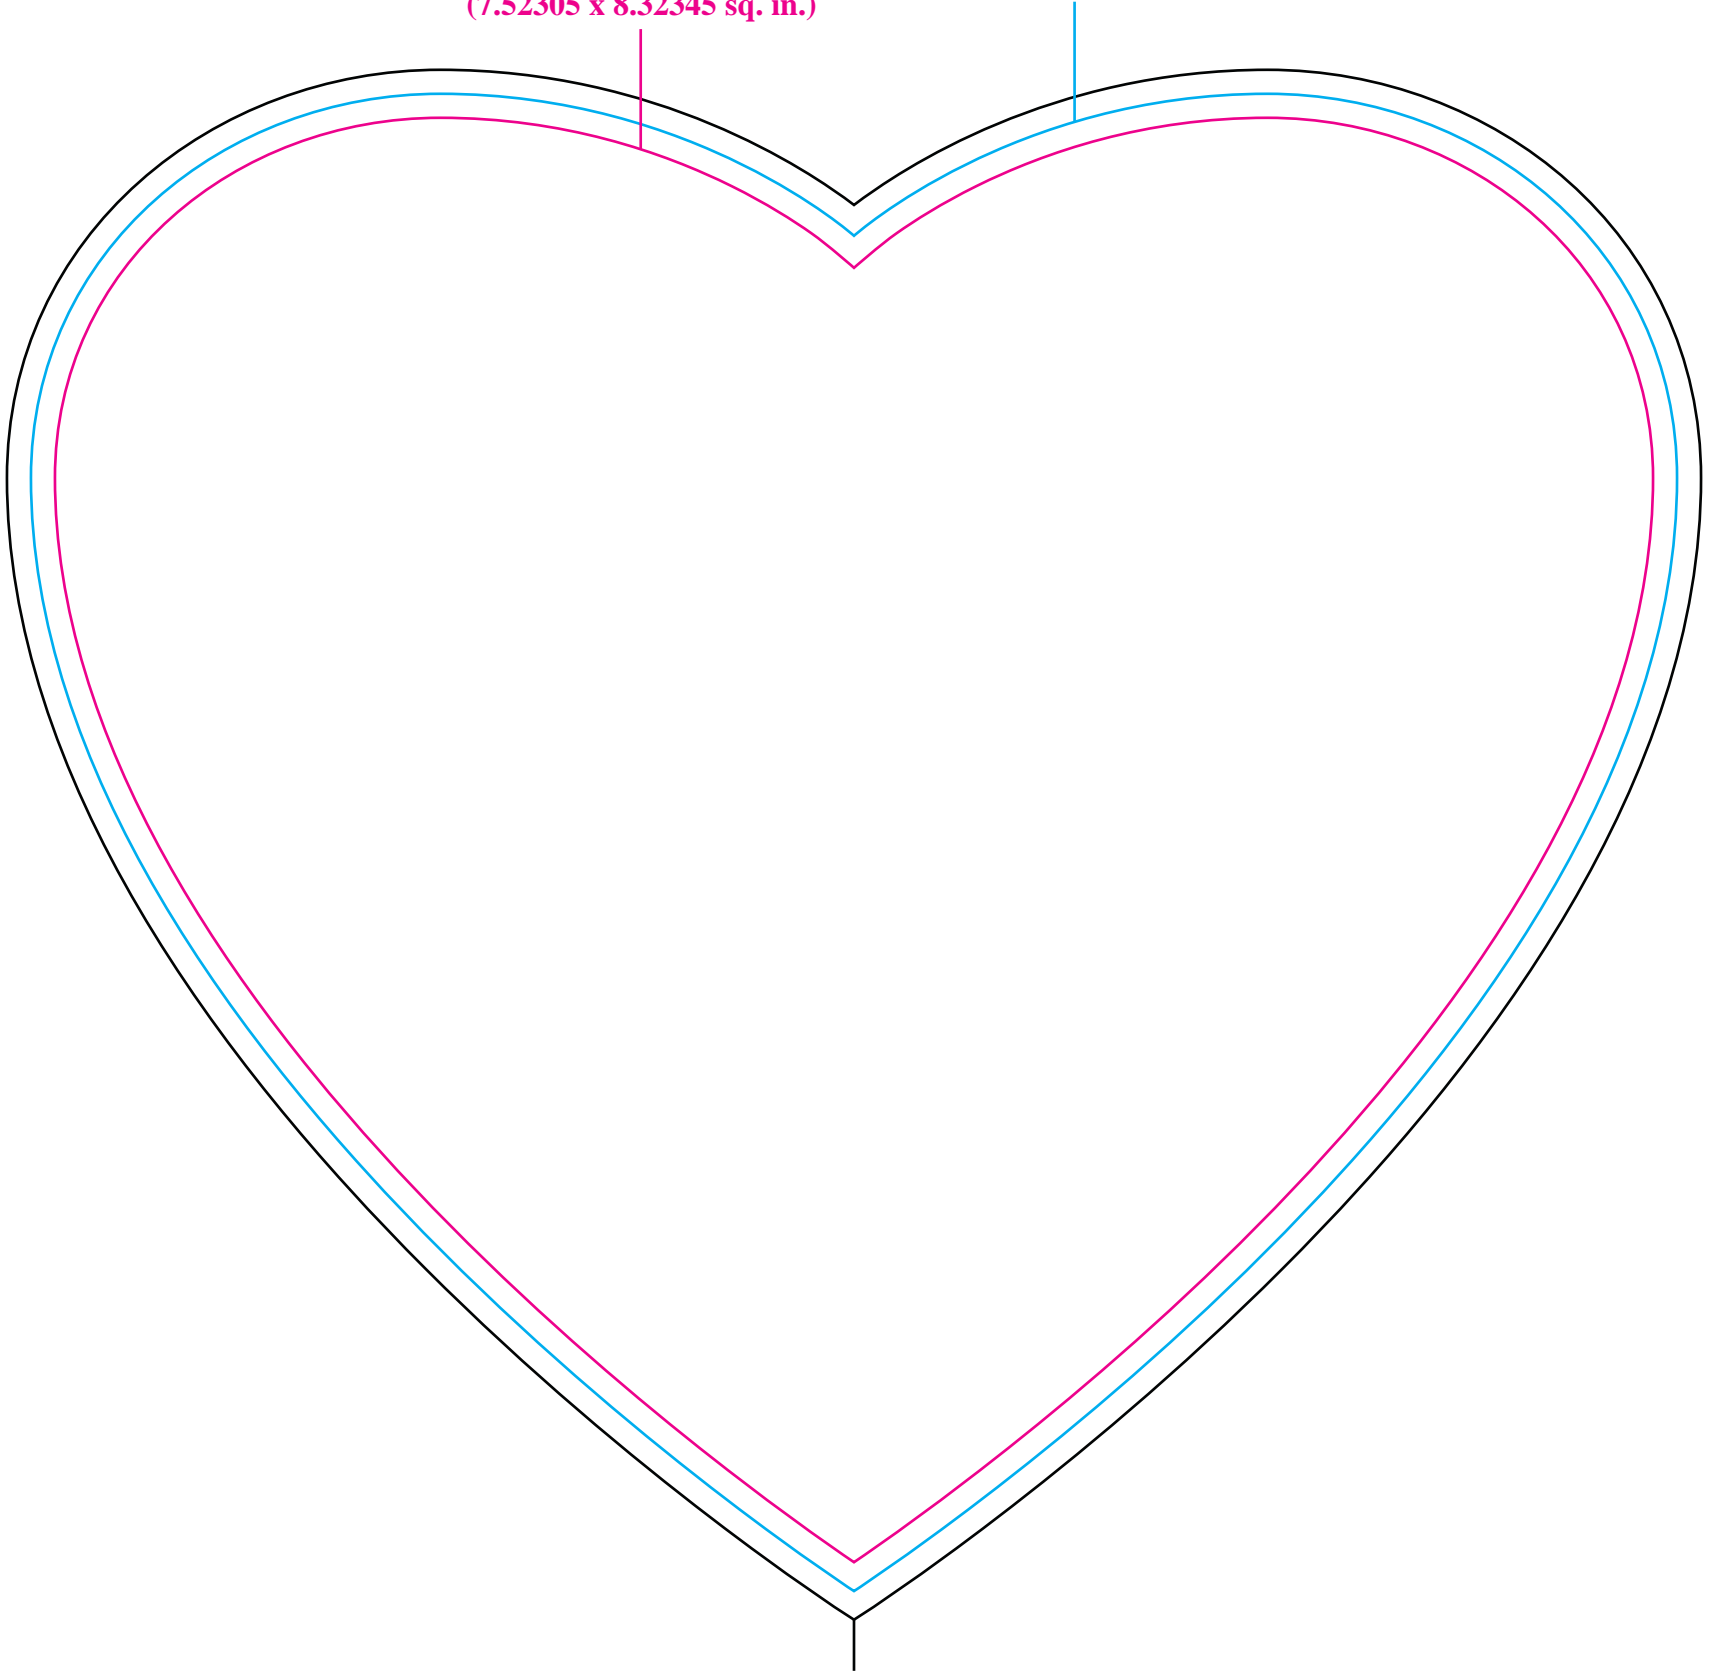

MB-8505 Heart - MEMO BOARD - Template

Magenta Line - Image Area
(7.52305 x 8.32345 sq. in.)

Cyan Line - Product Edge
(7.79835 x 8.57345 sq. in.)

Black Line - Maximum Bleed
(8.07235 x 8.82345 sq. in)

**PENS DO NOT COME ATTACHED TO THE MEMO BOARD.
USE THIS PEN ART AS A SIZE REFERENCE.**