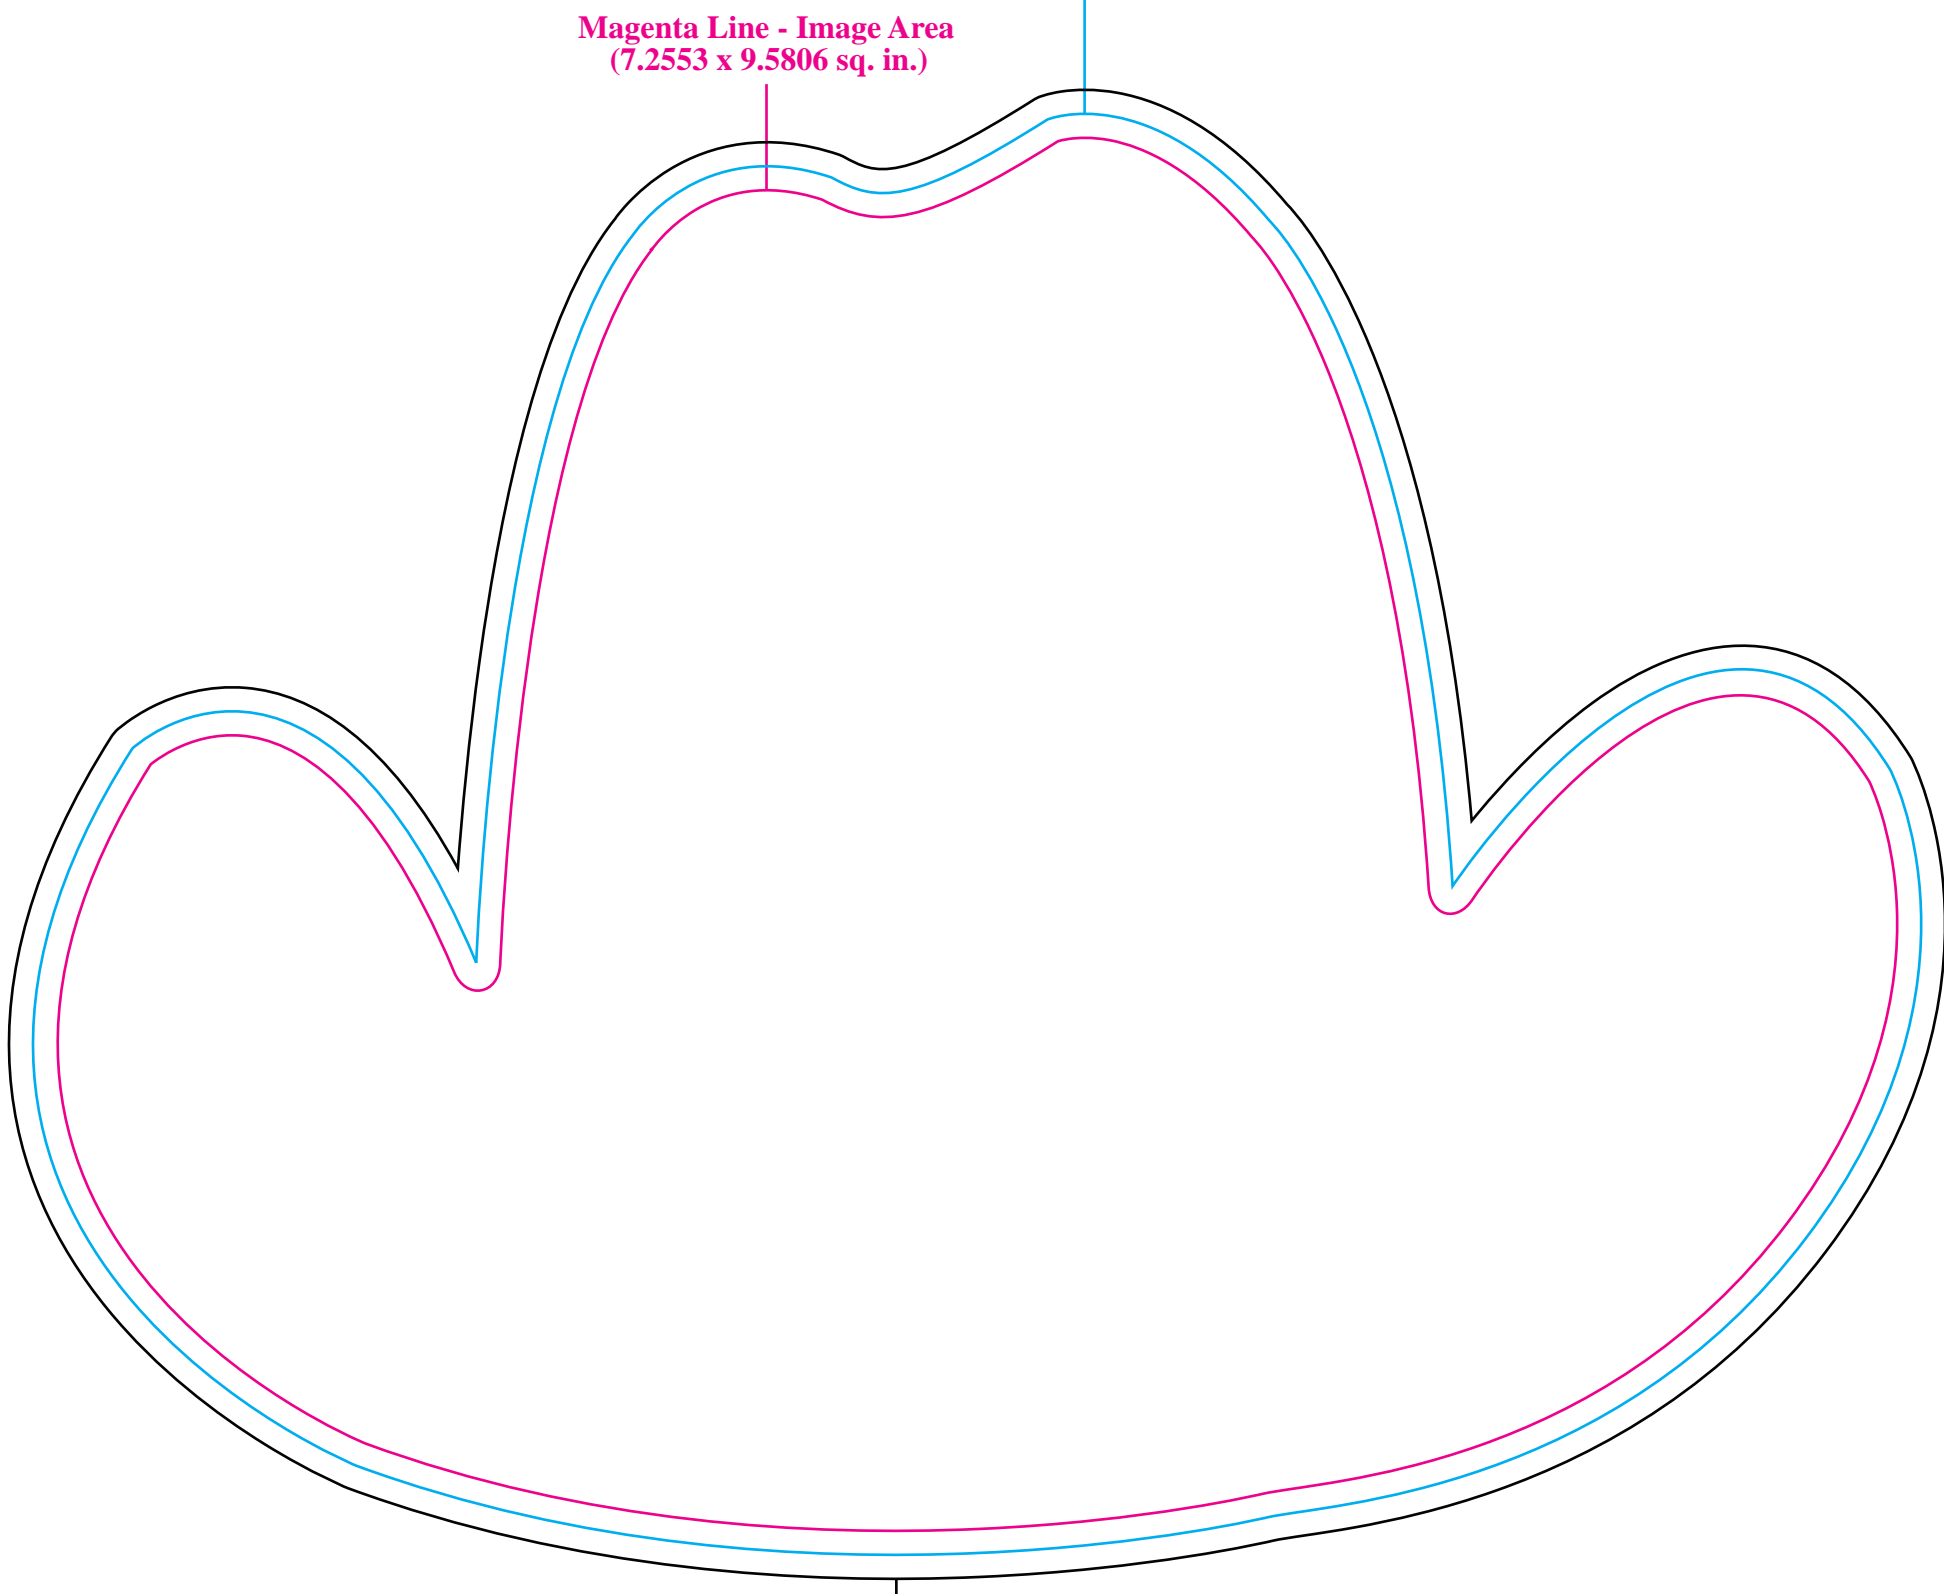

MB-8512 Cowboy Hat - MEMO BOARD - Template

Cyan Line - Product Edge
(7.5053 x 9.83435 sq. in.)

Magenta Line - Image Area
(7.2553 x 9.5806 sq. in.)

Black Line - Maximum Bleed
(7.75525 x 10.08335 sq. in)

**PENS DO NOT COME ATTACHED TO THE MEMO BOARD.
USE THIS PEN ART AS A SIZE REFERENCE.**