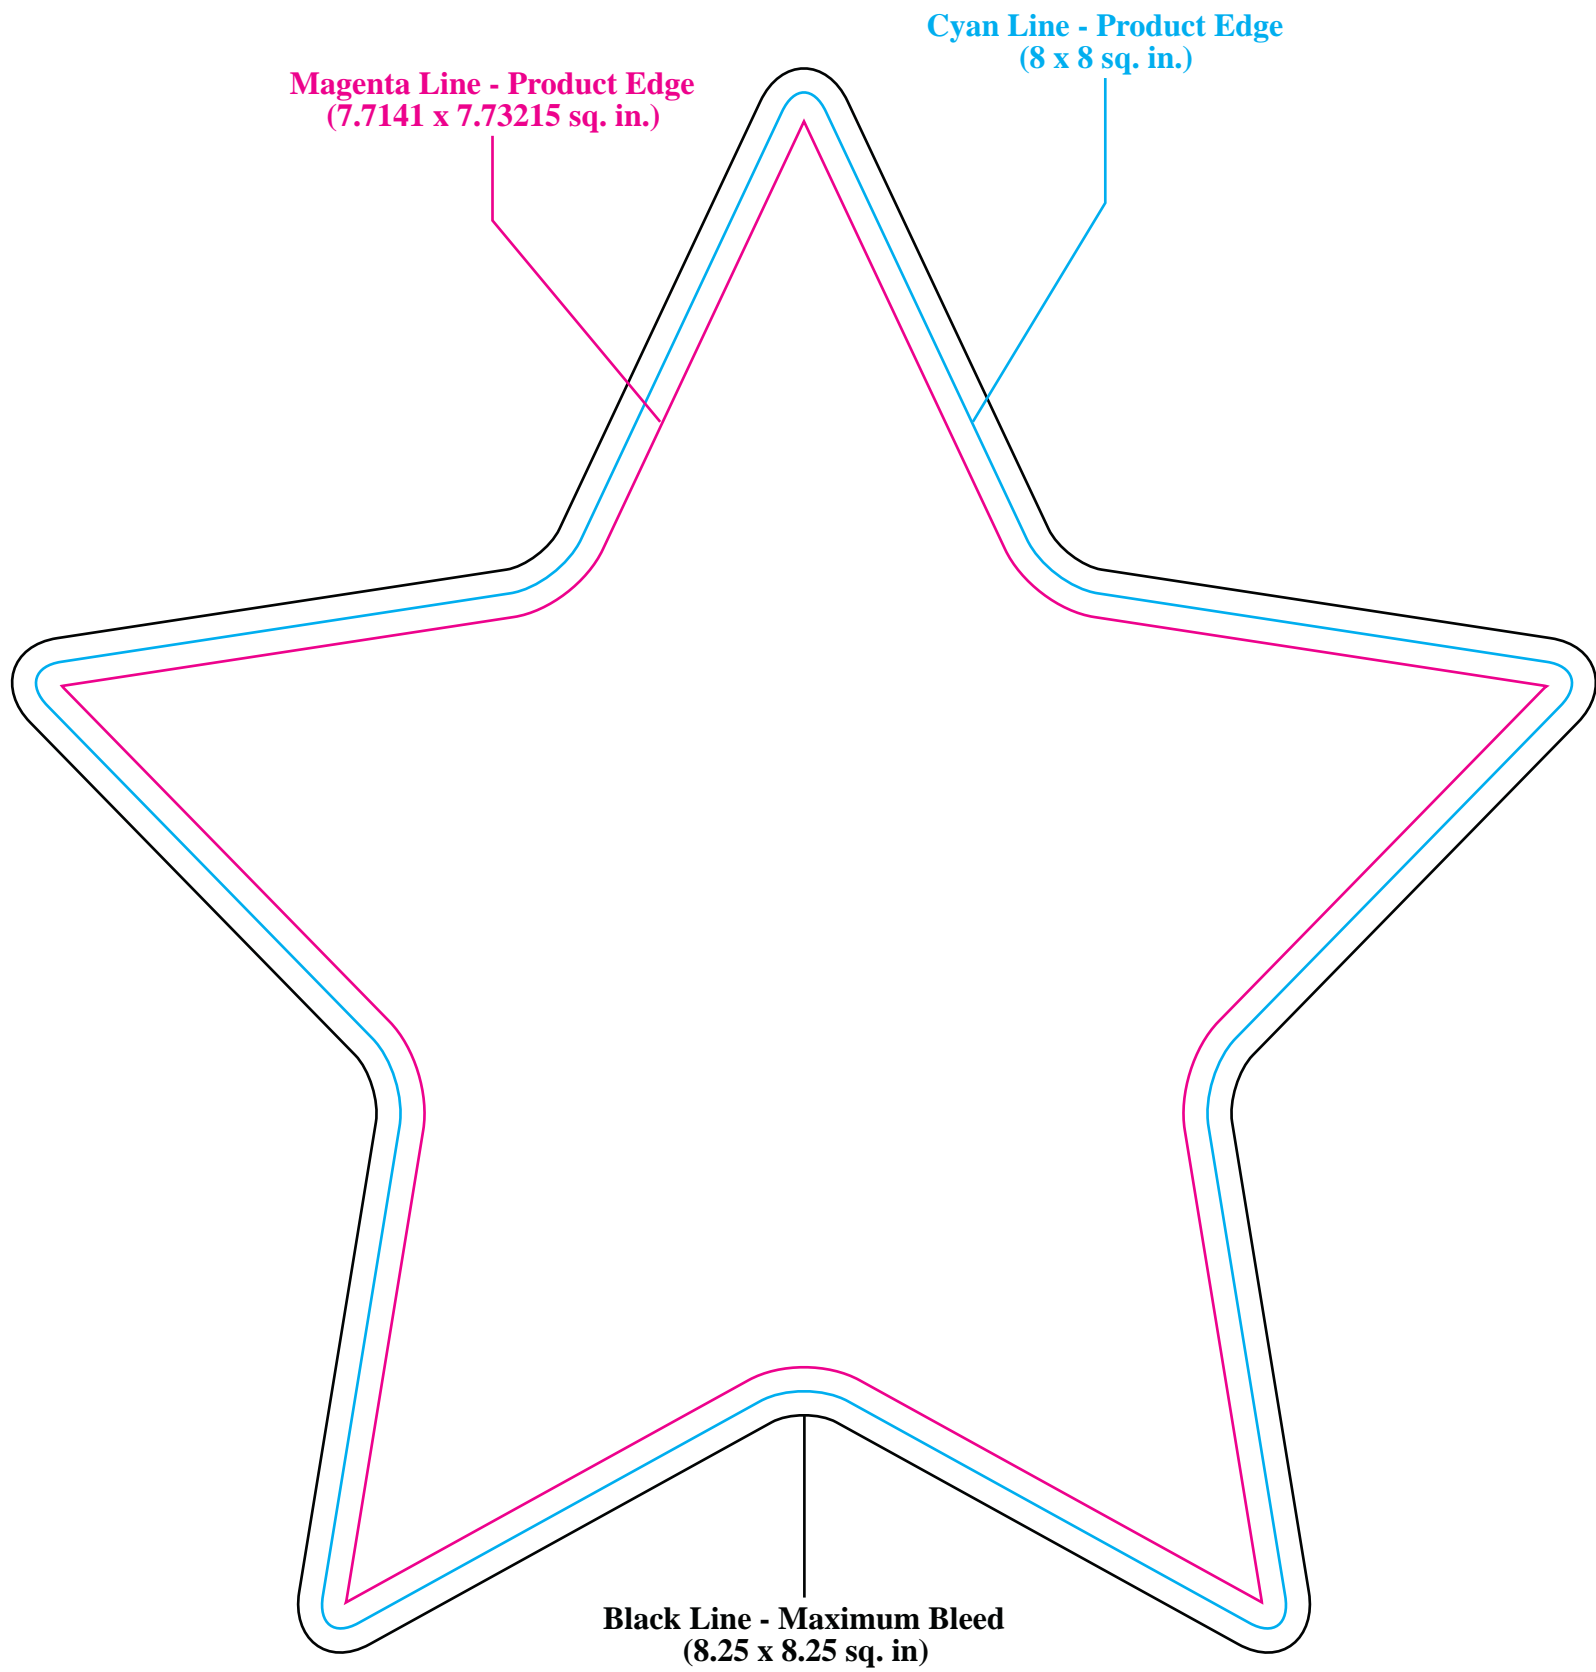

MB-8529 Star - MEMO BOARD - Template

**PENS DO NOT COME ATTACHED TO THE MEMO BOARD.
USE THIS PEN ART AS A SIZE REFERENCE.**